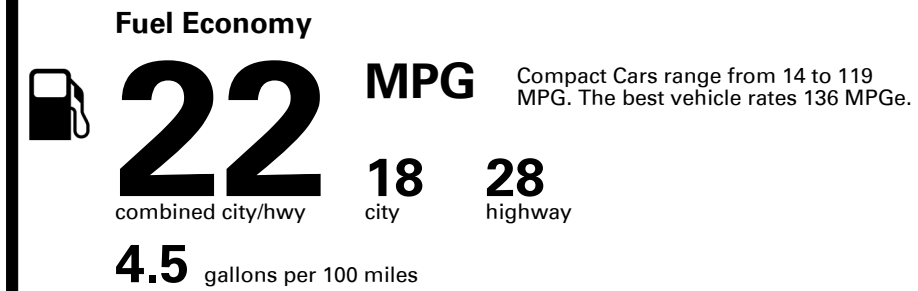

EMISSIONS:
This vehicle is certified to meet emission requirements in all 50 states

Inland Freight & Handling : \$995.00

TOTAL PRICE: \$39,495.00

275 A 2960QMORNI

EPA DOT Fuel Economy and Environment

You spend \$3,500
more in fuel costs over 5 years
compared to the average new vehicle.

Annual fuel cost \$2,200

Fuel Economy & Greenhouse Gas Rating (tailpipe only)

Smog Rating (tailpipe only)

This vehicle emits 410 grams CO₂ per mile. The best emits 0 grams per mile (tailpipe only). Producing and distributing fuel also create emissions; learn more at fueleconomy.gov.